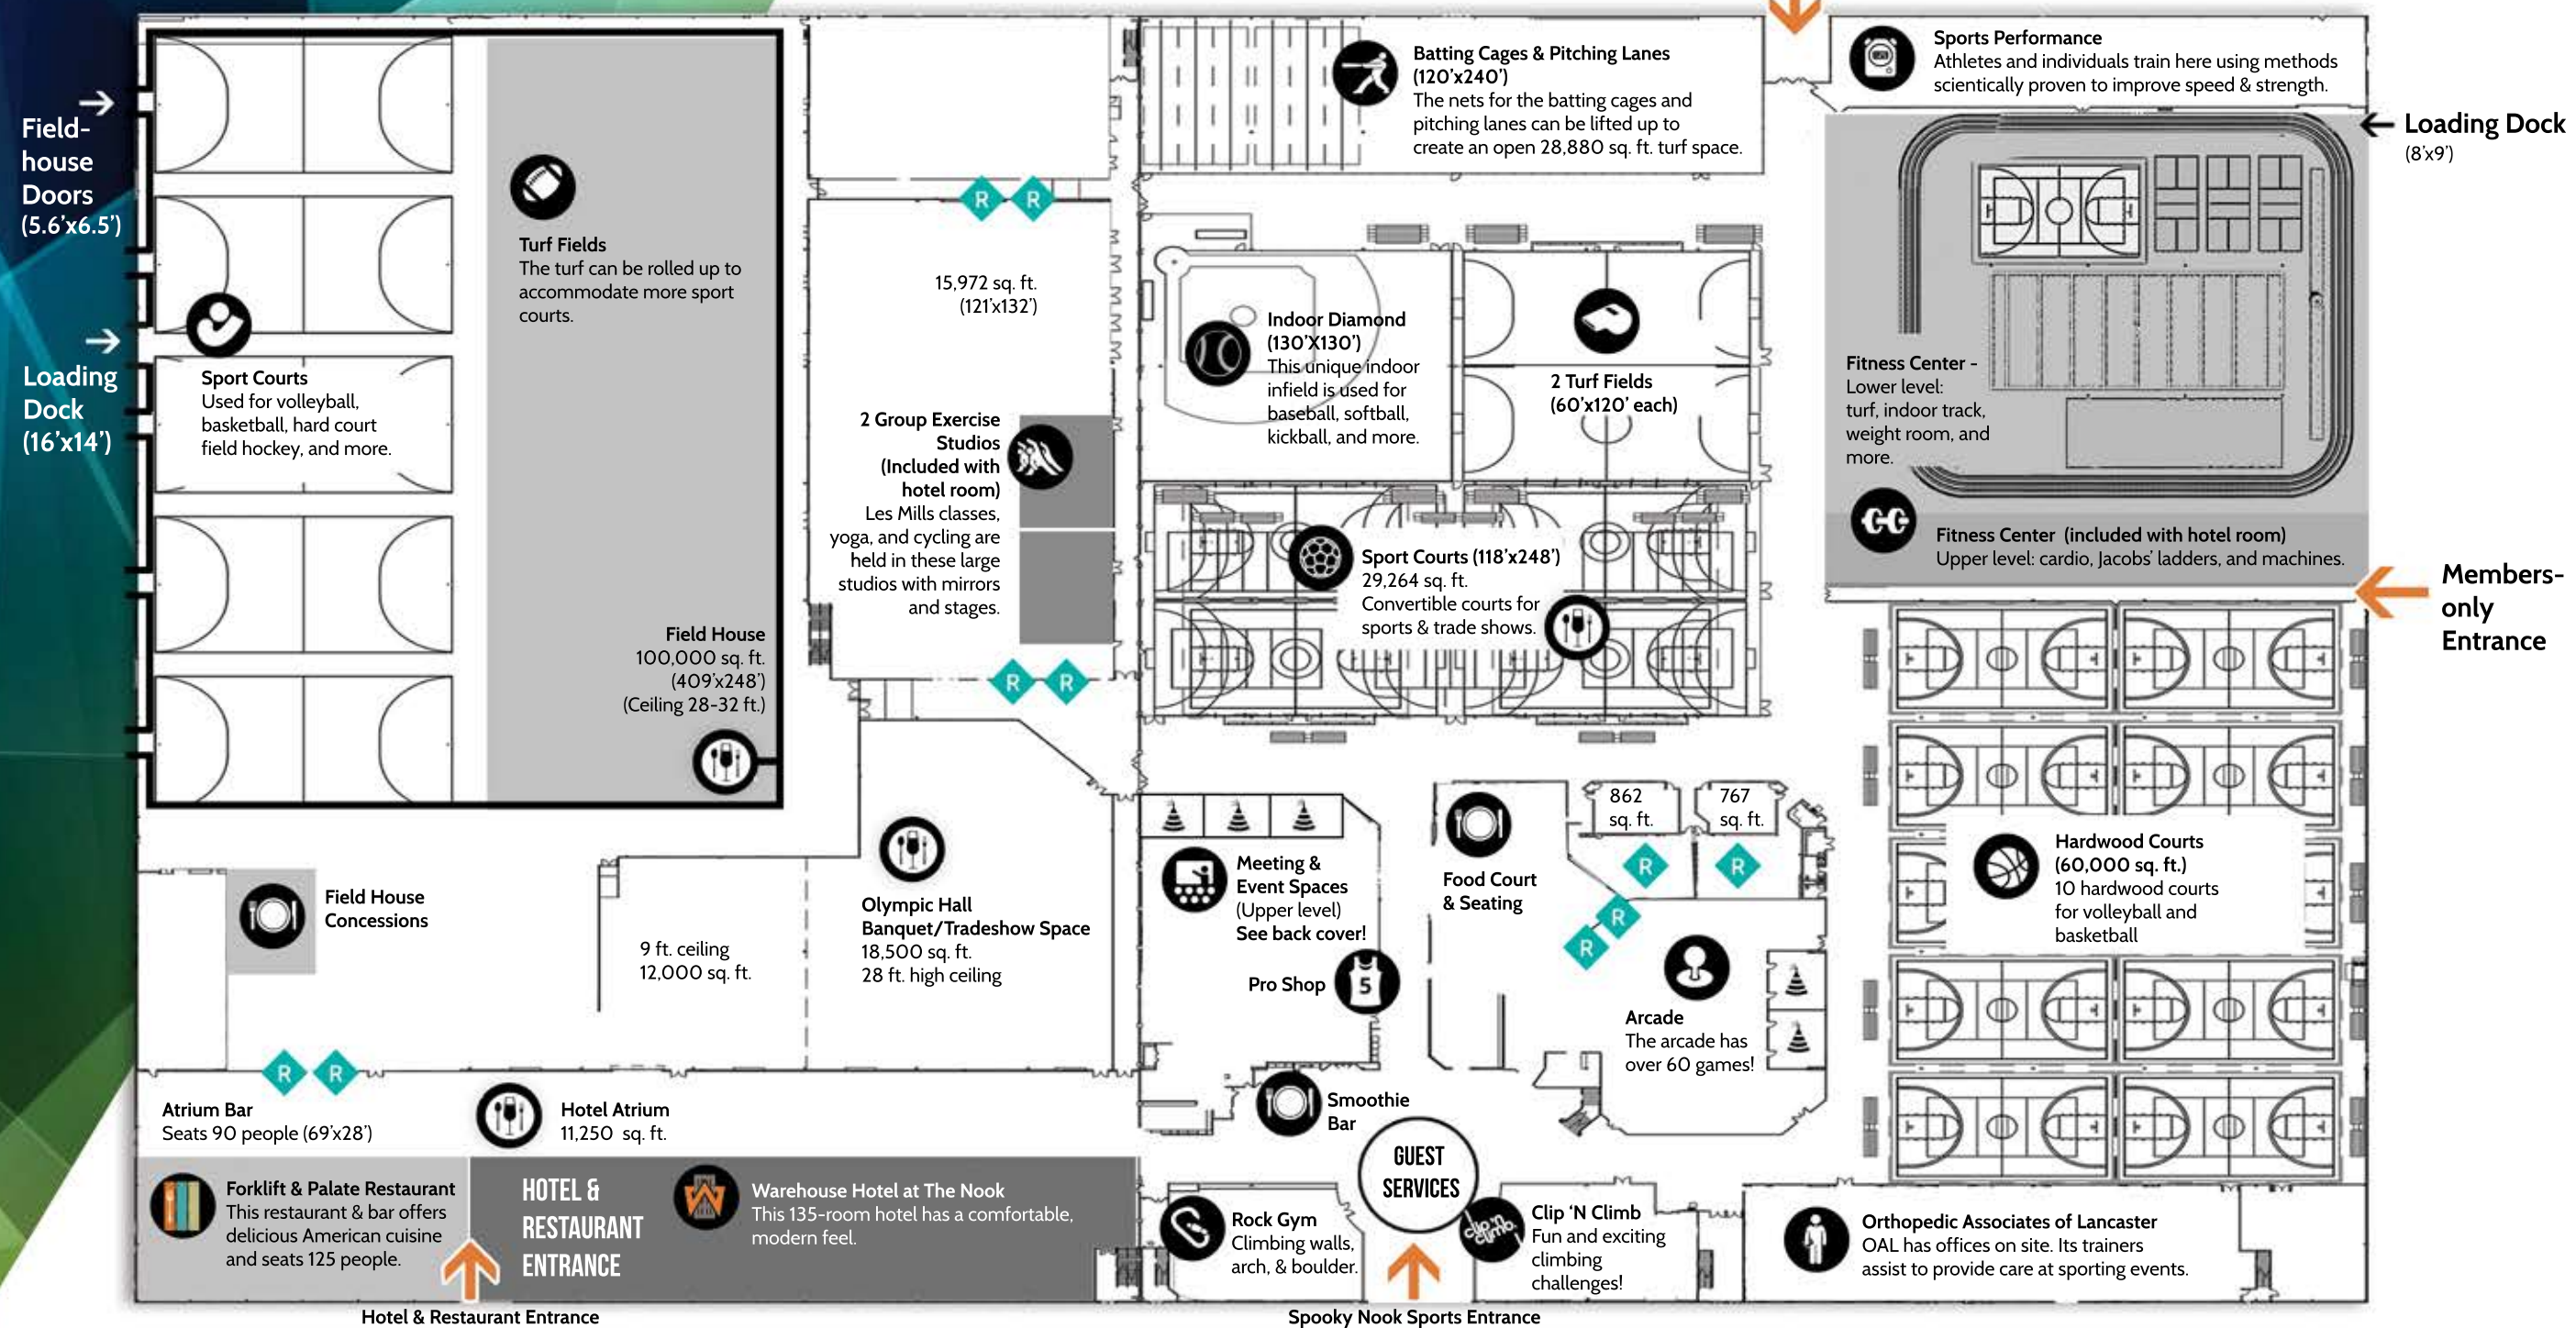

FACILITY MAP

OUTDOOR TURF

Water-based Turf Field
(220'x370', 81,400 sq. ft.)
Bleachers seat 1,800 spectators.

DOME

Air Dome
(220'x370', 81,400 sq. ft.)
Another water-based turf field offering bleacher seating for 1,000 spectators.

MAP LEGEND

- Restrooms
- Entrances

Hotel & Restaurant Entrance

Spooky Nook Sports Entrance